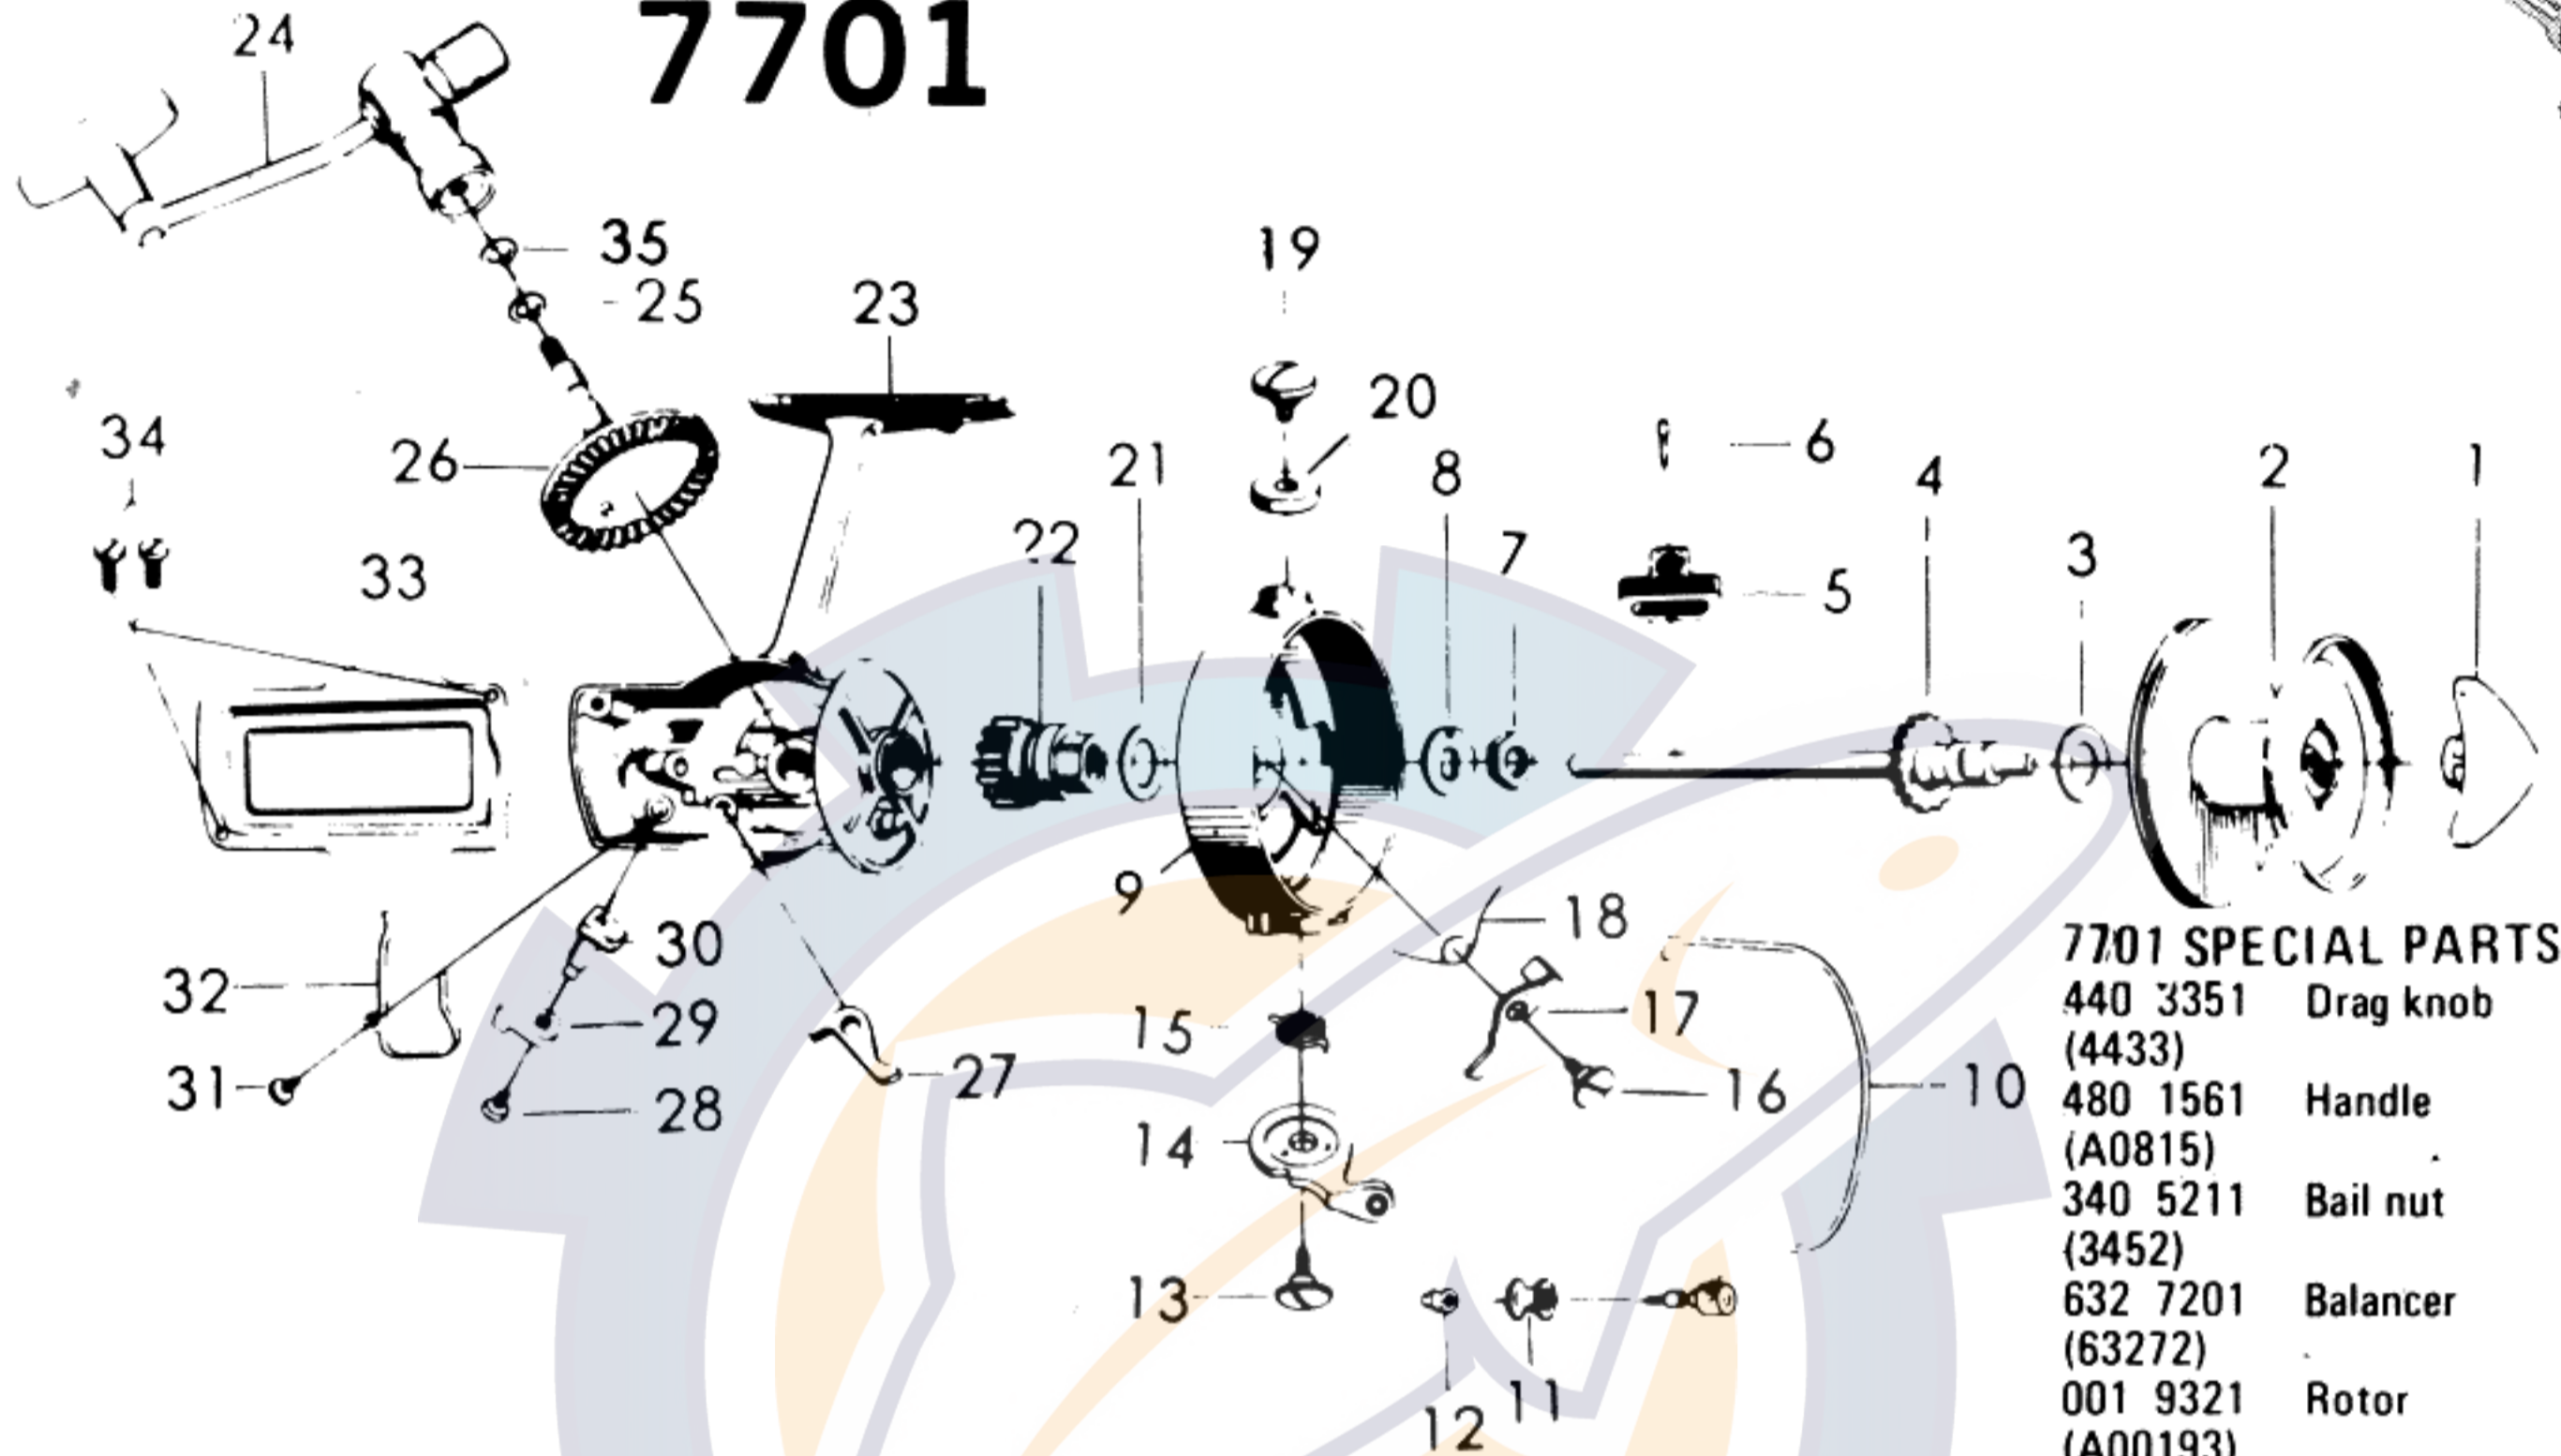

1. **7701 SPECIAL PARTS**
2. 440 3351 Drag knob (4433)
   - 480 1561 Handle (A0815)
   - 340 5211 Bail nut (3452)
   - 632 7201 Balancer (63272)
   - 001 9321 Rotor (A00193)
   - 001 9422 Bail manual pick-up (A00194)

LINE CAPACITY: 300 YDS., 15 LB. TEST

Key No	Parts No	Parts Name	Key No	Parts No	Parts Name	Key No	Parts No	Parts Name
1	005 8801 (A00588)	Drag knob	18	140 6231 (1462b)	Bail kick lever spring	35	371 0602 (37160-2)	Handle washer
2	005 7501 (A00575)	Spool assembly	19	360 5611 (3656)	Bail holder screw	For 7700R only		
3	371 0011 (37100a)	Spool washer	20	630 3601 (6336)	Bail holder cap	2	005 9101 (A00591)	Spool
4	001 4221 (A00142a)	Main shaft	21	370 9820 (3798)	Pinion washer	5	480 1411 (4814)	Oscillating slider
5	480 1401 (4814a)	Oscillating slider	22	400 4021 (4040a)	Pinion	9	005 8921 (A00589)	Rotor
6	120 2801 (1228)	Oscillating slider pin	23	005 9201 (A00592)	Body	10	002 8711 (A00287)	Bail
7	340 4601 (3446)	Rotor nut	24	000 5111 (A0051)	Handle	14	230 1961 (2319a)	Arm lever
8	371 2001 (37120)	Rotor retaining washer	25	370 9920 (3799)	Drive gear washer	15	140 6901 (1469)	Bail spring
9	005 8021 (A00580)	Rotor	26	410 5811 (4158)	Drive gear	17	570 1931 (5719)	Bail kick lever
10	002 8611 (A00286)	Bail	27	110 1631 (1116)	Anti-reverse claw	18	140 5031 (1450)	Bail kick lever spring
11	250 1501 (2515)	Line roller	28	350 1931 (3519a)	Anti-reverse lever screw	23	006 0511 (A00605)	Body
12	340 8501 (3485)	Bail nut	29	540 1311 (5413)	Anti-reverse lever	24	000 9511 (A0095)	Handle
13	360 5611 (3656)	Arm lever screw	30	460 1511 (4615)	Anti-reverse cam	26	410 5711 (4157)	Drive gear
14	230 1861 (2318a)	Arm lever	31	350 1721 (3517a)	Anti-reverse spring screw	27	110 8011 (1180)	Anti-reverse claw
15	140 7001 (1470)	Bail spring	32	150 3351 (1533c)	Anti-reverse claw spring	32	150 3471 (1534)	Anti-reverse claw spring
16	360 1911 (3619)	Bail kick lever screw	33	006 9301 (0657)	Body cover	34	006 9401 (A00694)	Body cover
17	570 2031 (5720c)	Bail kick lever	34	351 1401 (35114)	Body cover screw